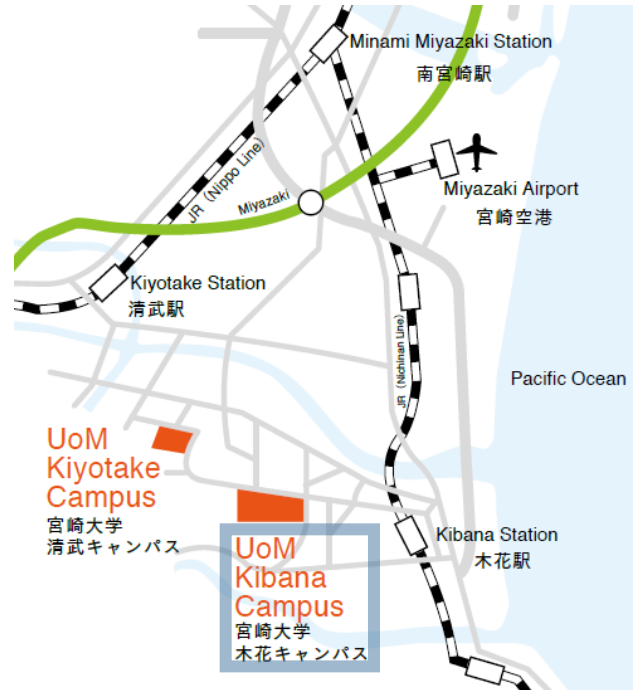

1-1, Gakuen-kibanadai-nishi, Miyazaki) *Please check the map on the next page*

Application

Please fill out the necessary application form on the website
through the QR code or URL below.

<https://forms.gle/MYTCPKBjUT7amFqGA>

Access & Map

You can come to the campus by car, motorcycle, bike, walking because there is a parking on the campus. Please take off the bus at the bus stop "Miyazaki Daigaku" if you come to by bus. The classroom is the 2nd floor in the "University Hall", No.10 on the map below, located in the central part of the campus.